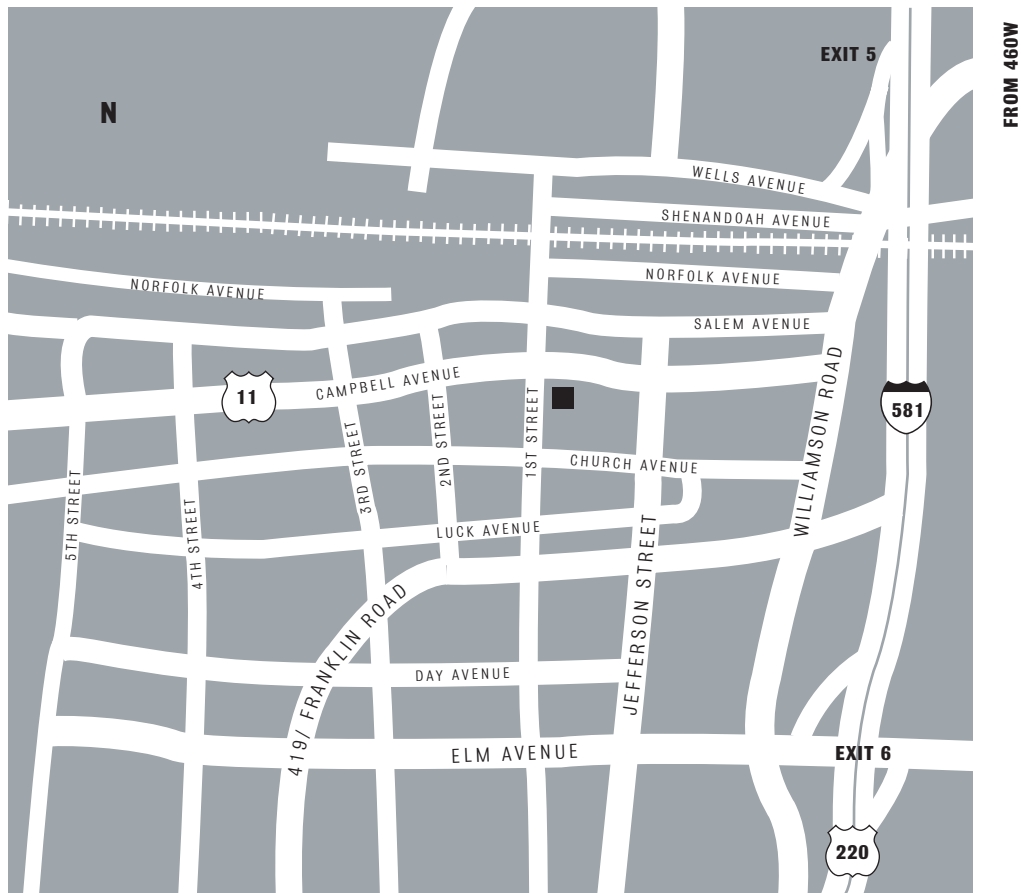

**GLENN  
FELDMANN  
DARBY &  
GOODLATTE**

210 1st Street, S.W. Suite 200 Roanoke, VA 24011 (540) 224-8000

FROM I-81

FROM 460W

FROM 220

**From Interstate 81 and 220 Southbound:** Take Exit 143 onto 581/220 South. After 5 miles, take Exit 5, bearing left at the bottom of the ramp onto Williamson Road. At the second light, take a right onto Salem Avenue. At the second light, turn left onto First Street. Our building is at 210 First Street, at the corner of First Street and Campbell Avenue. We are on the second floor, Suite 200.

**From 220 Northbound:** Take the Franklin Road Exit and merge onto Franklin Road. At the fourth light, turn left onto Third Street. Go three blocks and turn right onto Campbell Avenue. Our building is two blocks down on the right, at the corner of Campbell Avenue and First Street. The address is 210 First Street. We are on the second floor, Suite 200.

**From 460 Westbound (Orange Avenue):** As you approach downtown Roanoke and the Civic Center, turn left onto Williamson Road. At the fourth light, turn right onto Salem Avenue. At the second light, turn left onto First Street. Our building is at 210 First Street, at the corner of First Street and Campbell Avenue. We are on the second floor, Suite 200.